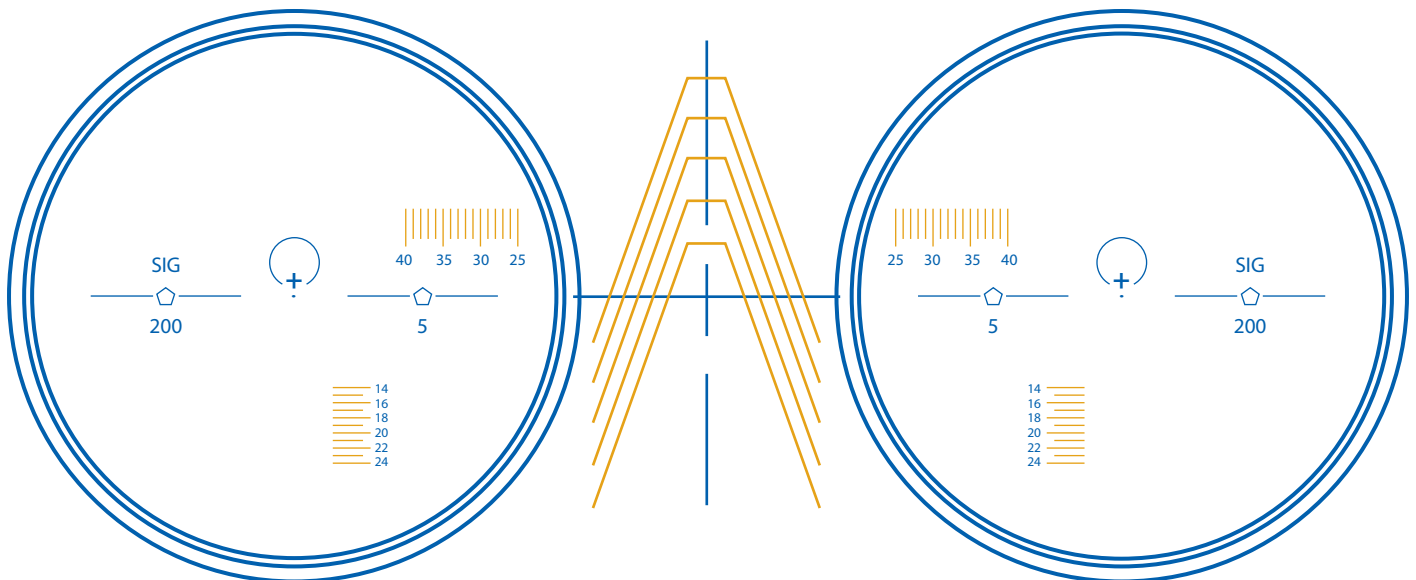

Facsimile: (514) 324-9871
Toll Free: 1-888-895-5383

A.N. Optical Lab

31A Durward Place
Waterloo, ON N2L 4E5

Telephone: (519) 747-3301

How to Fit Signature HD Lenses

Need to fit center pupil

Available to fit at a minimum fitting height of 14 mm, minimum of 10 mm above fitting cross for comfortable distance viewing.

Available in a Rx range of Sphere -12.00 D to + 6.50 D, maximum combined power with a maximum cylinder of -4.00D. Additions from +0.50 to +4.00 D.

Orders must include mono Pd's, mono fitting heights, frame A, B, DBL and ED measurements.

Lens Material Types

1.5, 1.6, 1.67, 1.70, 1.74, Trivex, Poly.	Clear
1.5, 1.6, 1.67, 1.74, Trivex, Poly.	Transitions
1.5, 1.67, Poly.	Transitions Xtractive
1.5, 1.6, 1.67, Trivex, Poly.	Polarized
1.5, Polycarbonate	Drivewear
Trivex	NXT

** Refer to the price list for complete availabilities **

Lens Markings and Centration Chart

Key: **SIG:** Signature HD
200: Add power located under temporal circle

Riverside OPTICALAB LIMITED

Material	SIG
1.5 Clear, Transitions, Polarized, Drivewear	5
1.53 Trivex Clear, Transitions	53
1.6 Clear, Transitions, Polarized	6
1.67 Clear, Transitions, Polarized	7
1.70	70
1.74	74
Polycarbonate	58